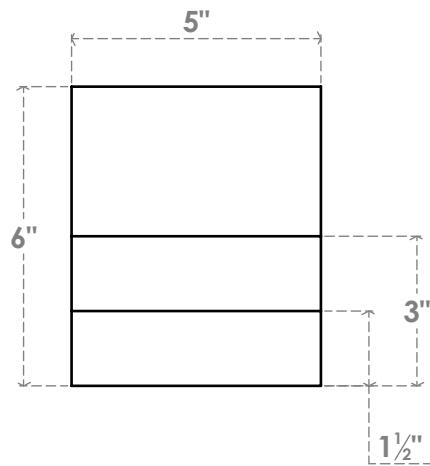

RFTP05X06X16GRN

5"W X 6"H X 16"L GREENSBORO ARCHITECTURAL GRADE PVC RAFTER TAIL

SIDE PROFILE

ISOMETRIC

FRONT PROFILE

EKENA MILLWORK
 2300 WEST MAIN ST.
 CLARKSVILLE, TX 75426
 TOLL FREE: 866-607-0453
 WWW.EKENAMILLWORK.COM