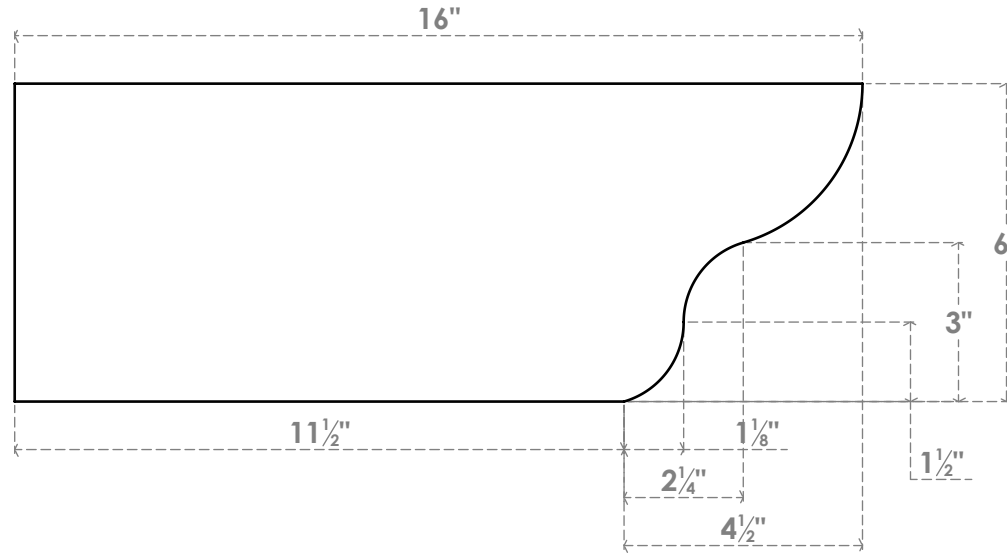

RFTP05X06X16GRN

5"W X 6"H X 16"L GREENSBORO ARCHITECTURAL GRADE PVC RAFTER TAIL

SIDE PROFILE

ISOMETRIC

FRONT PROFILE

EKENA MILLWORK
 2300 WEST MAIN ST.
 CLARKSVILLE, TX 75426
 TOLL FREE: 866-607-0453
 WWW.EKENAMILLWORK.COM